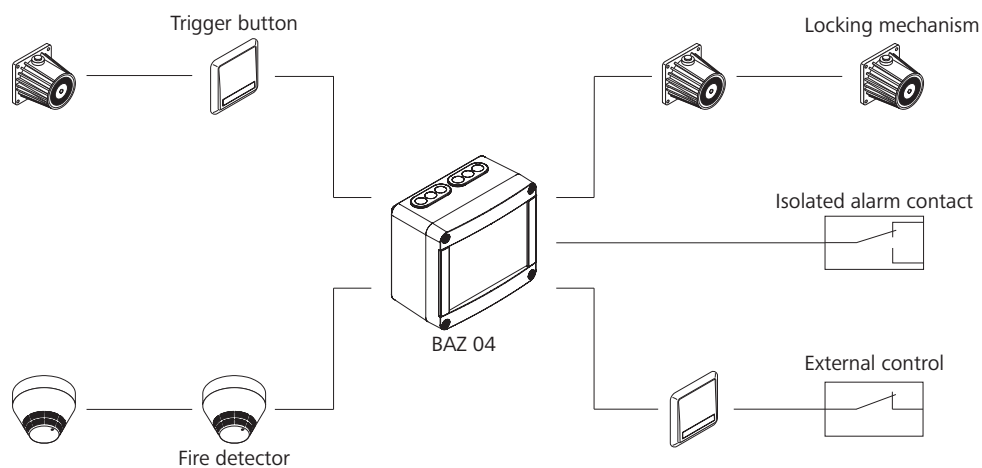

## Performance features

- » For controlling locking mechanisms for fire doors and sliding doors
- » Activation possible through central fire alarm
- » Operation directly on the device or via remote triggering
- » Manual trip occurs via recessed button UT 4U
- » With isolated alarm contact
- » Display: Operational standby and triggering
- » Connection of up to 14 fire detectors
- » Only use fire detectors and locking mechanisms listed in the respective IfB approval

## Accessories

Operation elements

Sensor systems

Alarm devices

Magnets

## Example of application