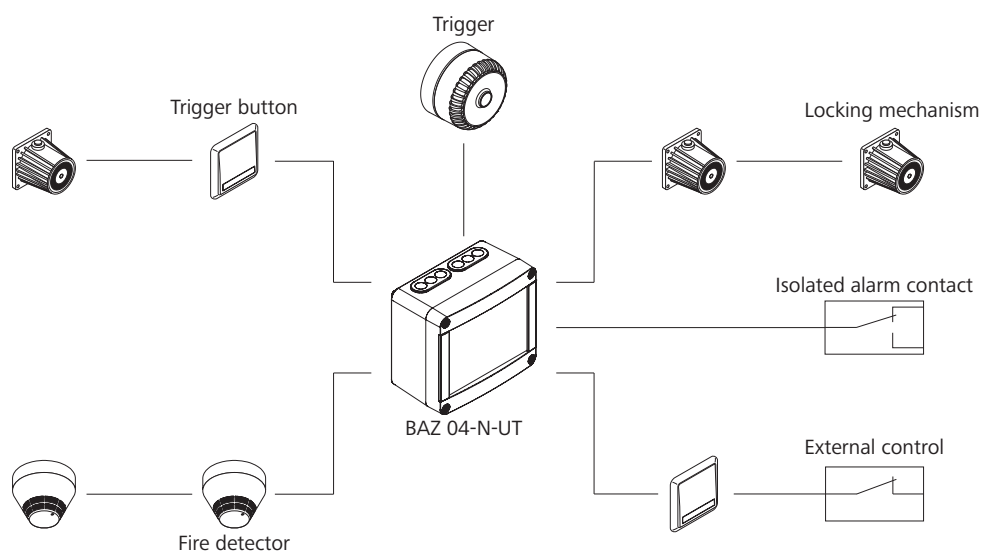

## Performance features

- » For controlling locking mechanisms for fire doors and sliding doors
- » Activation possible through central fire alarm
- » Operation directly on the device or via remote triggering
- » Manual trip occurs via recessed button UT 4U
- » Integrated recessed button
- » With isolated alarm contact
- » Display: Operational standby and triggering
- » Connection of up to 14 fire detectors
- » Only use fire detectors and locking mechanisms listed in the respective IfB approval
- » Max. 4 hr battery backup supply

## Accessories

Operation elements

Sensor systems

Alarm devices

Magnets

## Example of application